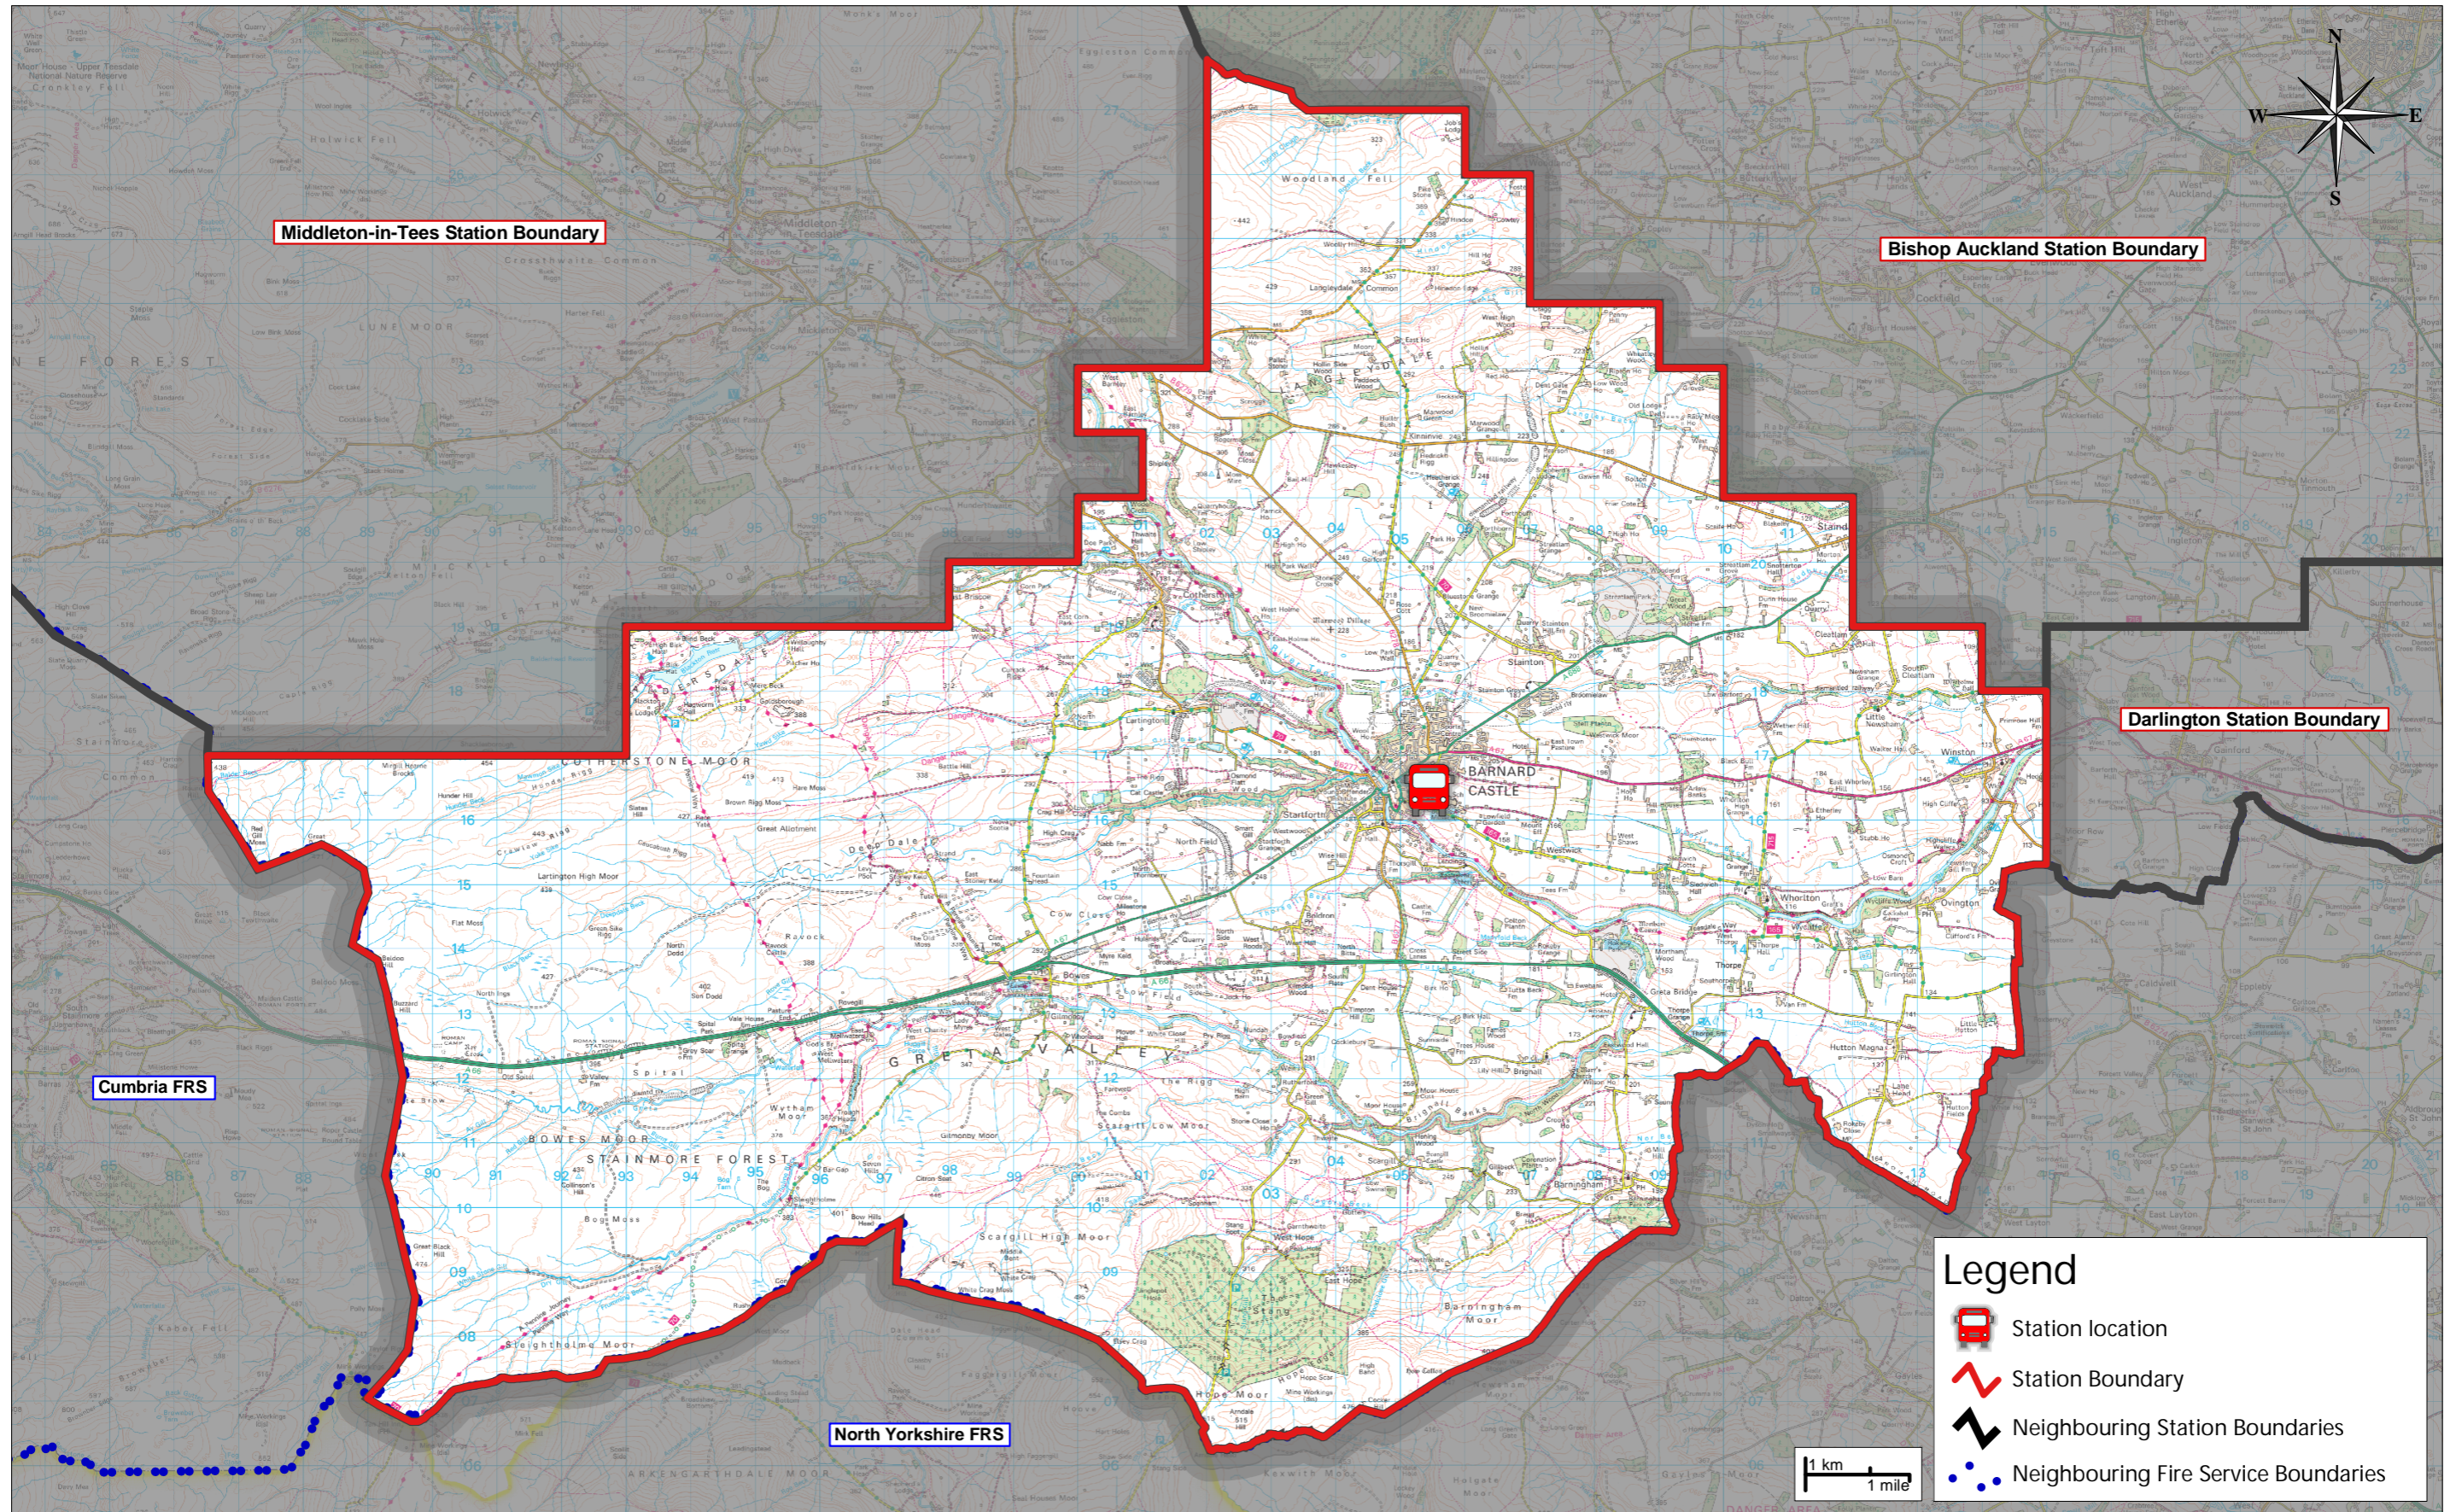

# County Durham and Darlington Fire Rescue Service - Barnard Castle

Author: Daniel Hardwick  
 Department: Information Services  
 Drawing No: N/A  
 Date: 24/01/2019  
 Scale: 1:100000

© Crown copyright and database rights [2019]  
 Ordnance Survey [100032509]

## Legend

-  Station location
-  Station Boundary
-  Neighbouring Station Boundaries
-  Neighbouring Fire Service Boundaries

1 km  
1 mile

County Durham and Darlington  
**Fire and Rescue Service**