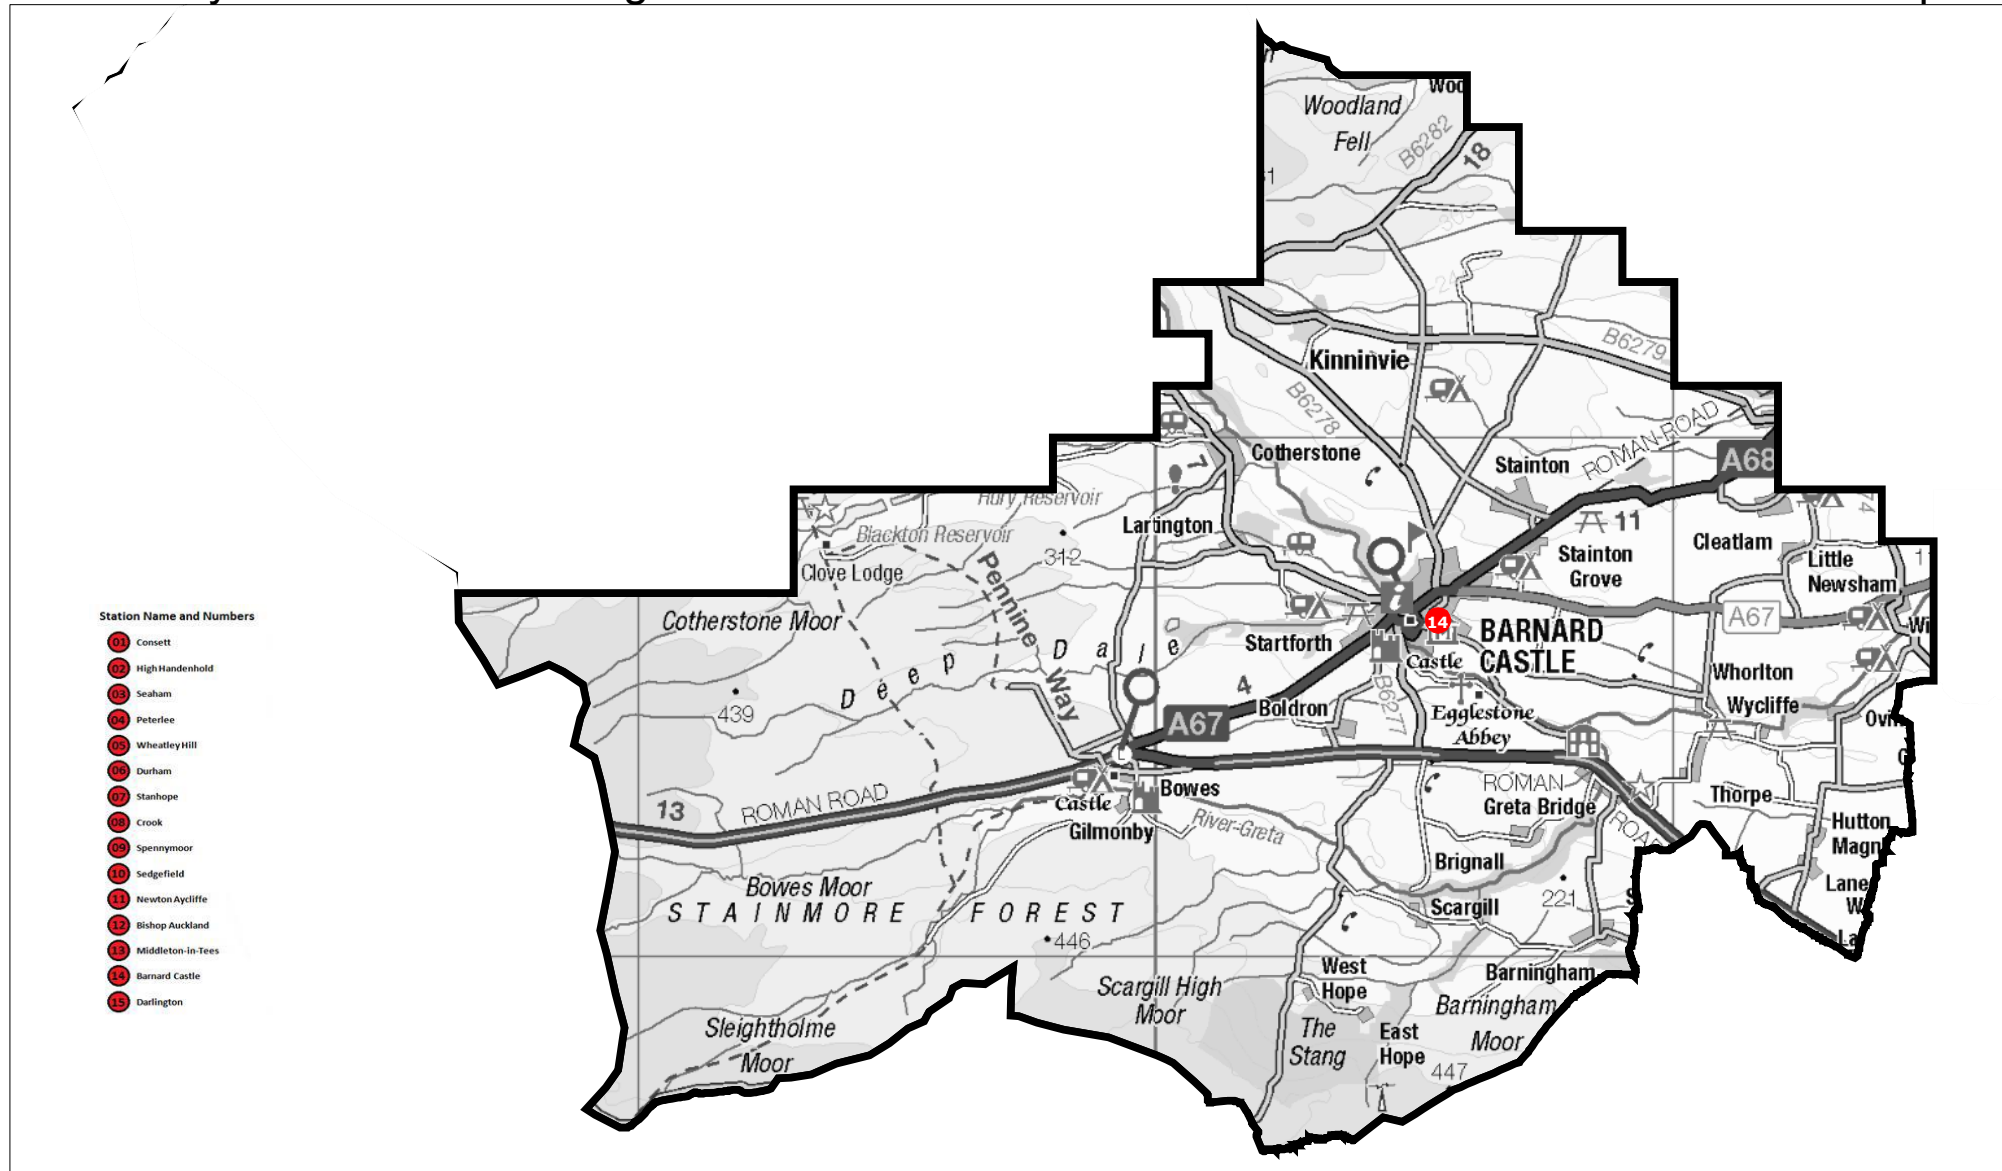

County Durham and Darlington Fire and Rescue Service - Barnard Castle Station Area Map

Station Name and Numbers

- 01 Consett
- 02 High Handenhold
- 03 Seaham
- 04 Peterlee
- 05 Wheatley Hill
- 06 Durham
- 07 Stanhope
- 08 Crook
- 09 Spensymoor
- 10 Sedgfield
- 11 Newton Aycliffe
- 12 Bishop Auckland
- 13 Middleton-in-Tees
- 14 Barnard Castle
- 15 Darlington

Operator:	JA Gallon
Department:	Information Services
Drawing No:	Barnard Castle
Date: 07/07/2015	Scale: 1:103153