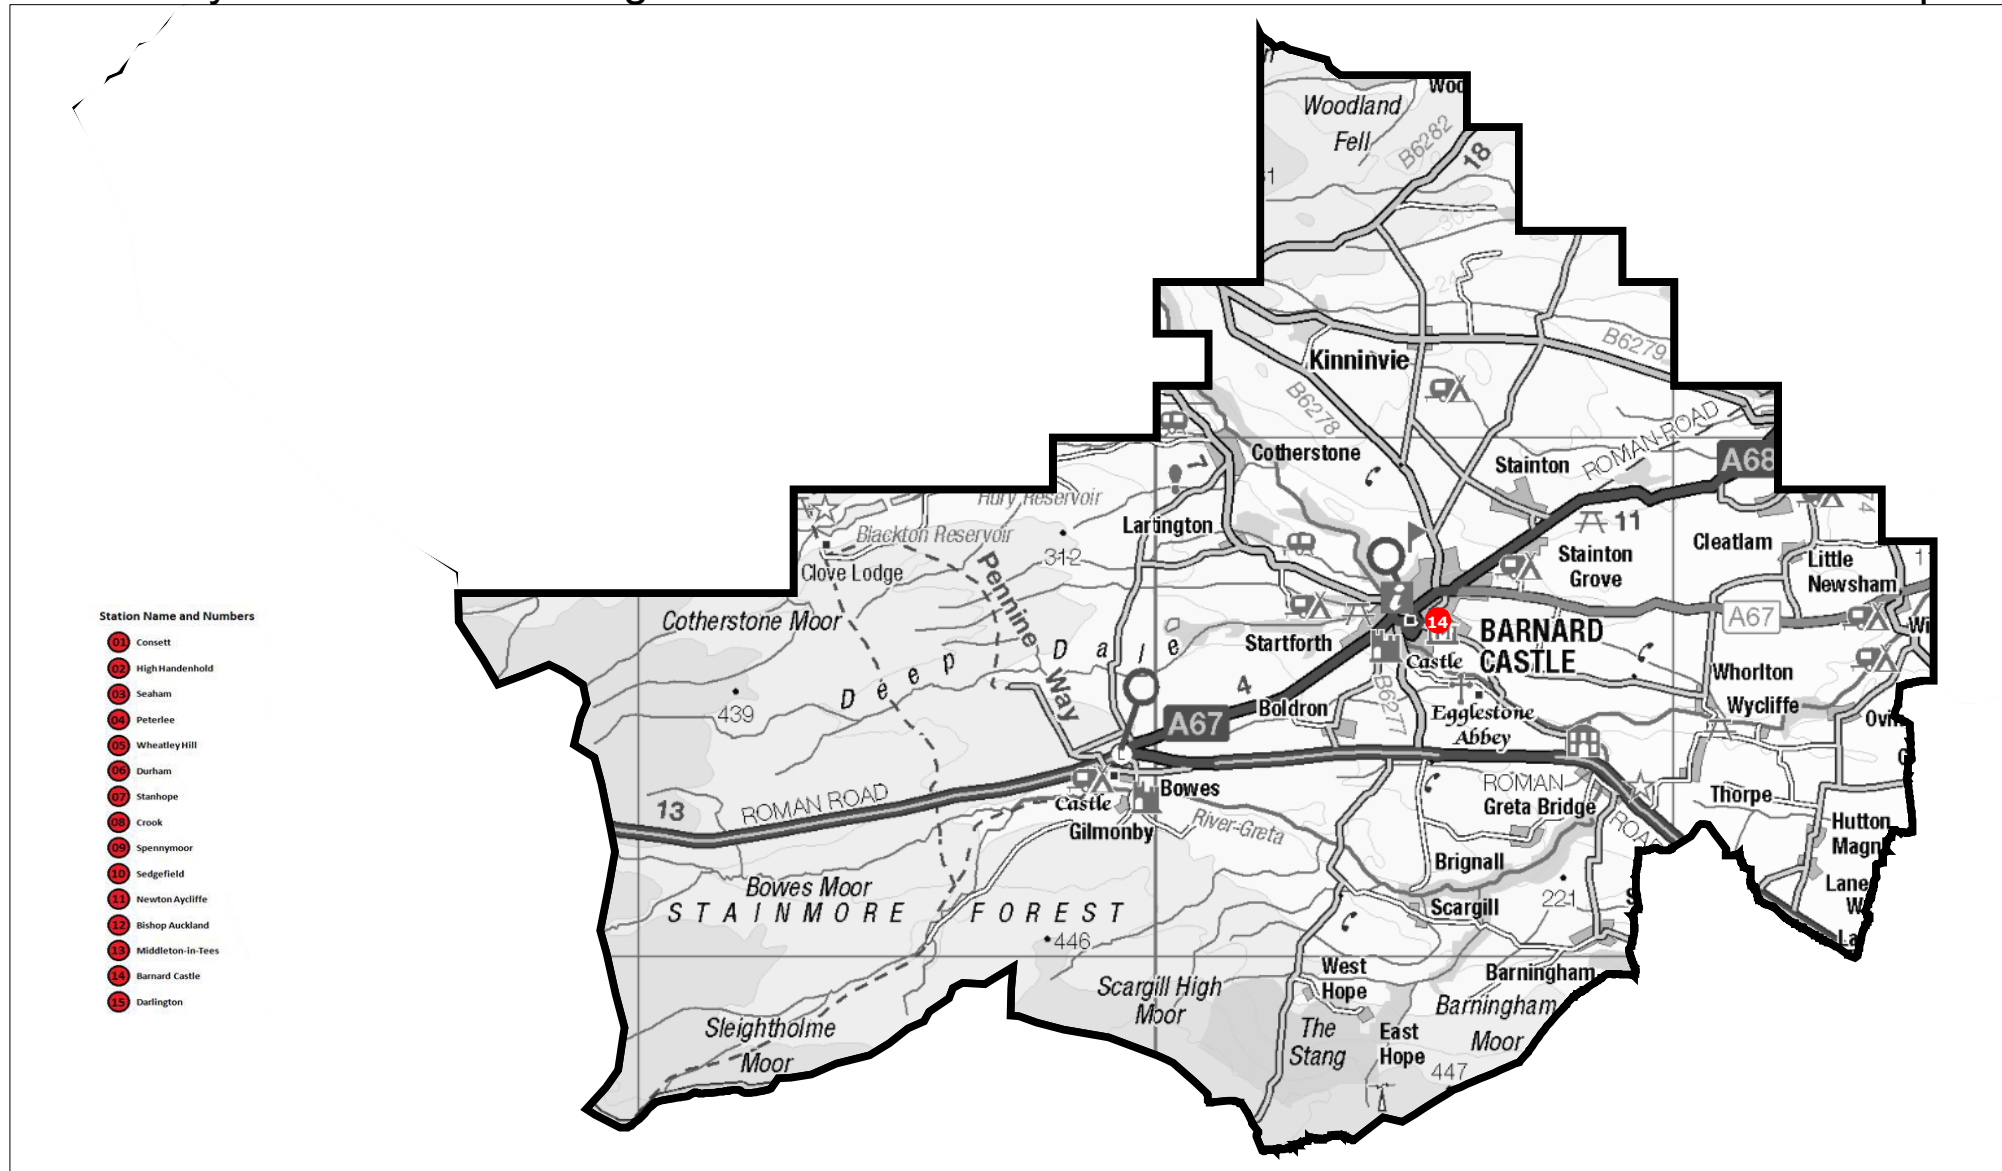

County Durham and Darlington Fire and Rescue Service - Barnard Castle Station Area Map

Station Name and Numbers

- 01 Consett
- 02 High Handenhold
- 03 Seaham
- 04 Peterlee
- 05 Wheatley Hill
- 06 Durham
- 07 Stanhope
- 08 Crook
- 09 Spensymoor
- 10 Sedgfield
- 11 Newton Aycliffe
- 12 Bishop Auckland
- 13 Middleton-in-Tees
- 14 Barnard Castle
- 15 Darlington

County Durham and Darlington
Fire and Rescue Service

Operator:	JA Gallon
Department:	Information Services
Drawing No:	Barnard Castle
Date: 07/07/2015	Scale: 1:103153