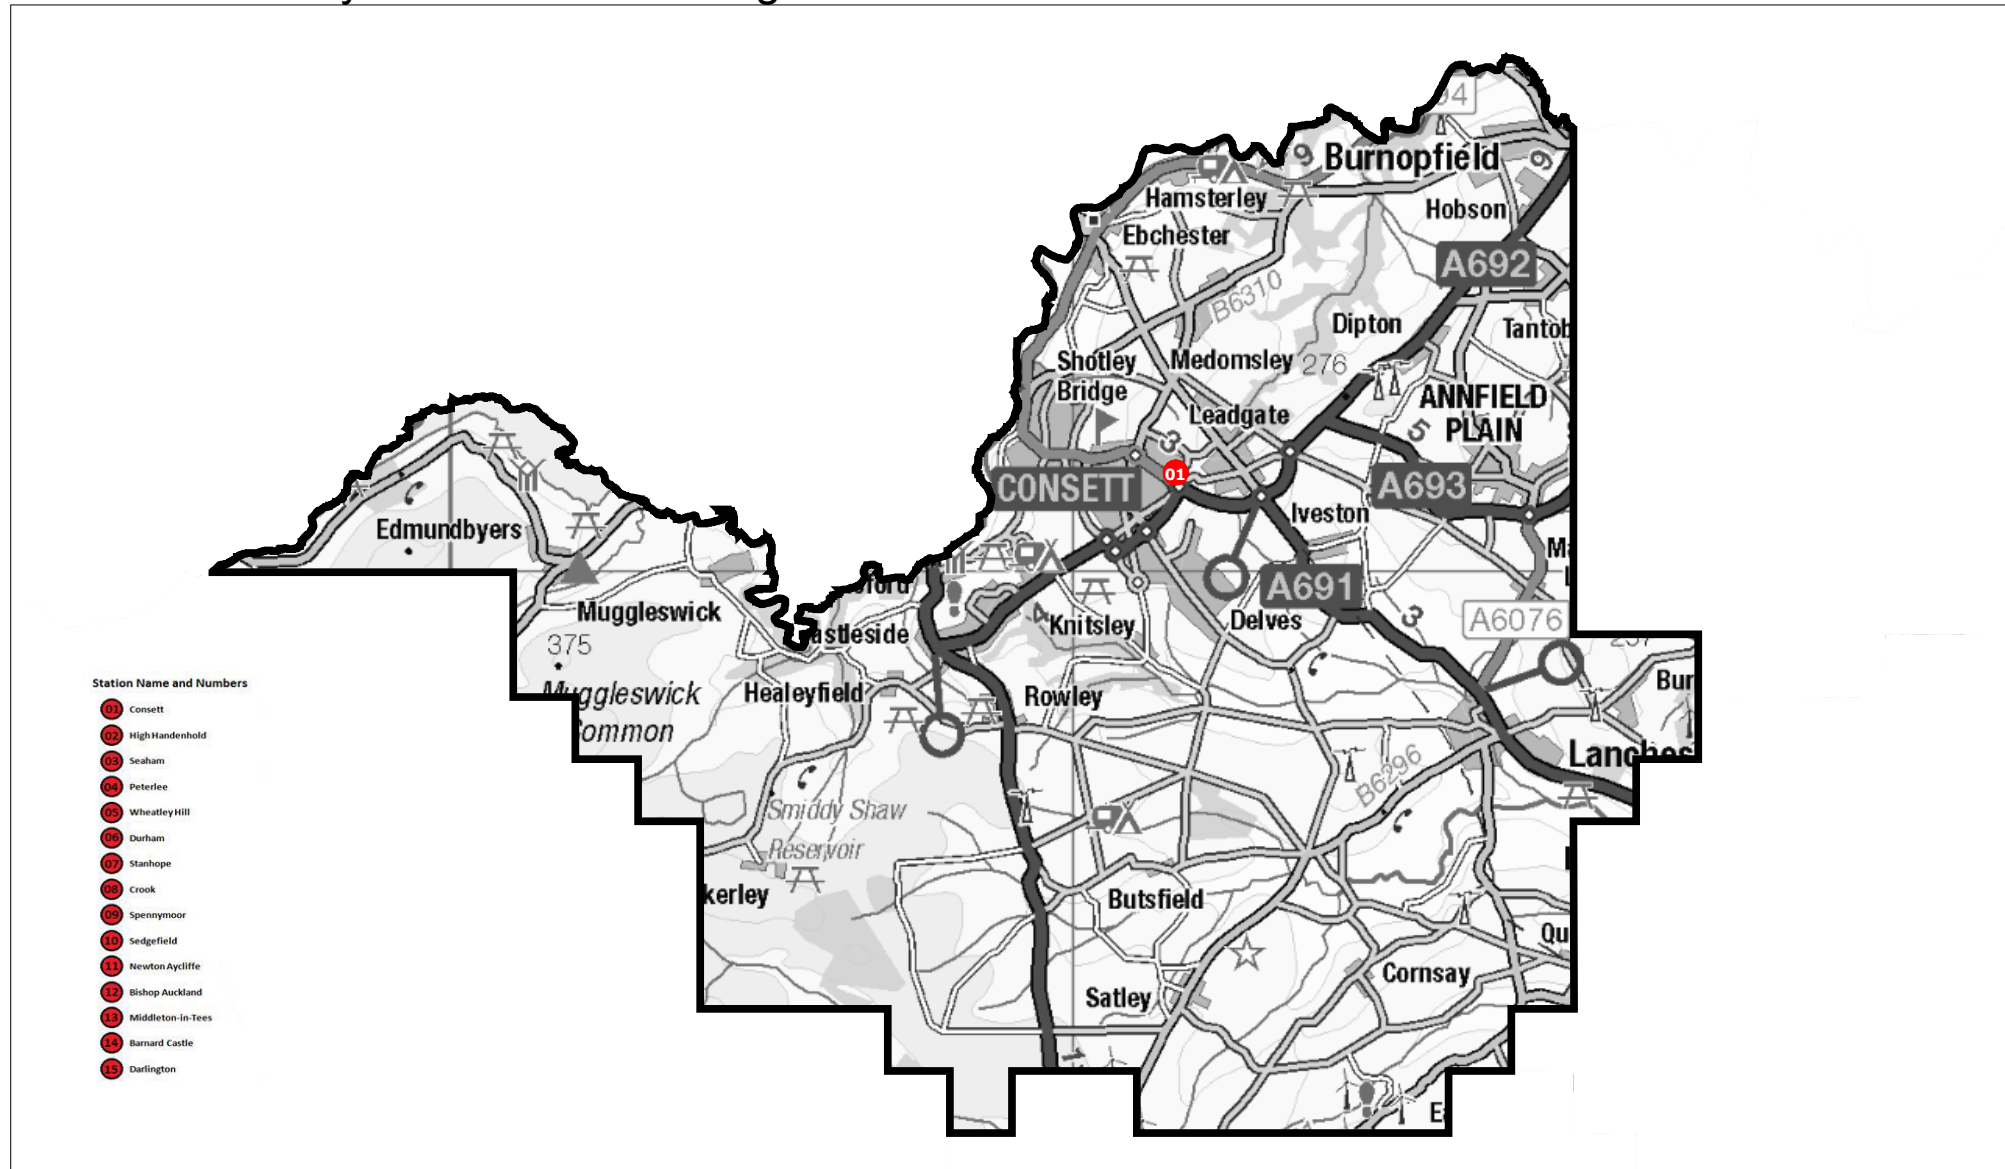

County Durham and Darlington Fire and Rescue Service - Consett Station Area

1. Station Name and Numbers
2. 01 Consett
   - 02 High Handhold
   - 03 Seaham
   - 04 Peterlee
   - 05 Wheatley Hill
   - 06 Durham
   - 07 Stanhope
   - 08 Crook
   - 09 Spennymoor
   - 10 Sedgfield
   - 11 Newton Aycliffe
   - 12 Bishop Auckland
   - 13 Middleton-in-Tees
   - 14 Barnard Castle
   - 15 Darlington

County Durham and Darlington
Fire and Rescue Service

Operator:	Julie-Anne Gallon
Department:	Information Services
Drawing No:	Consett Area
Date: 07/07/2015	Scale: 1:85710