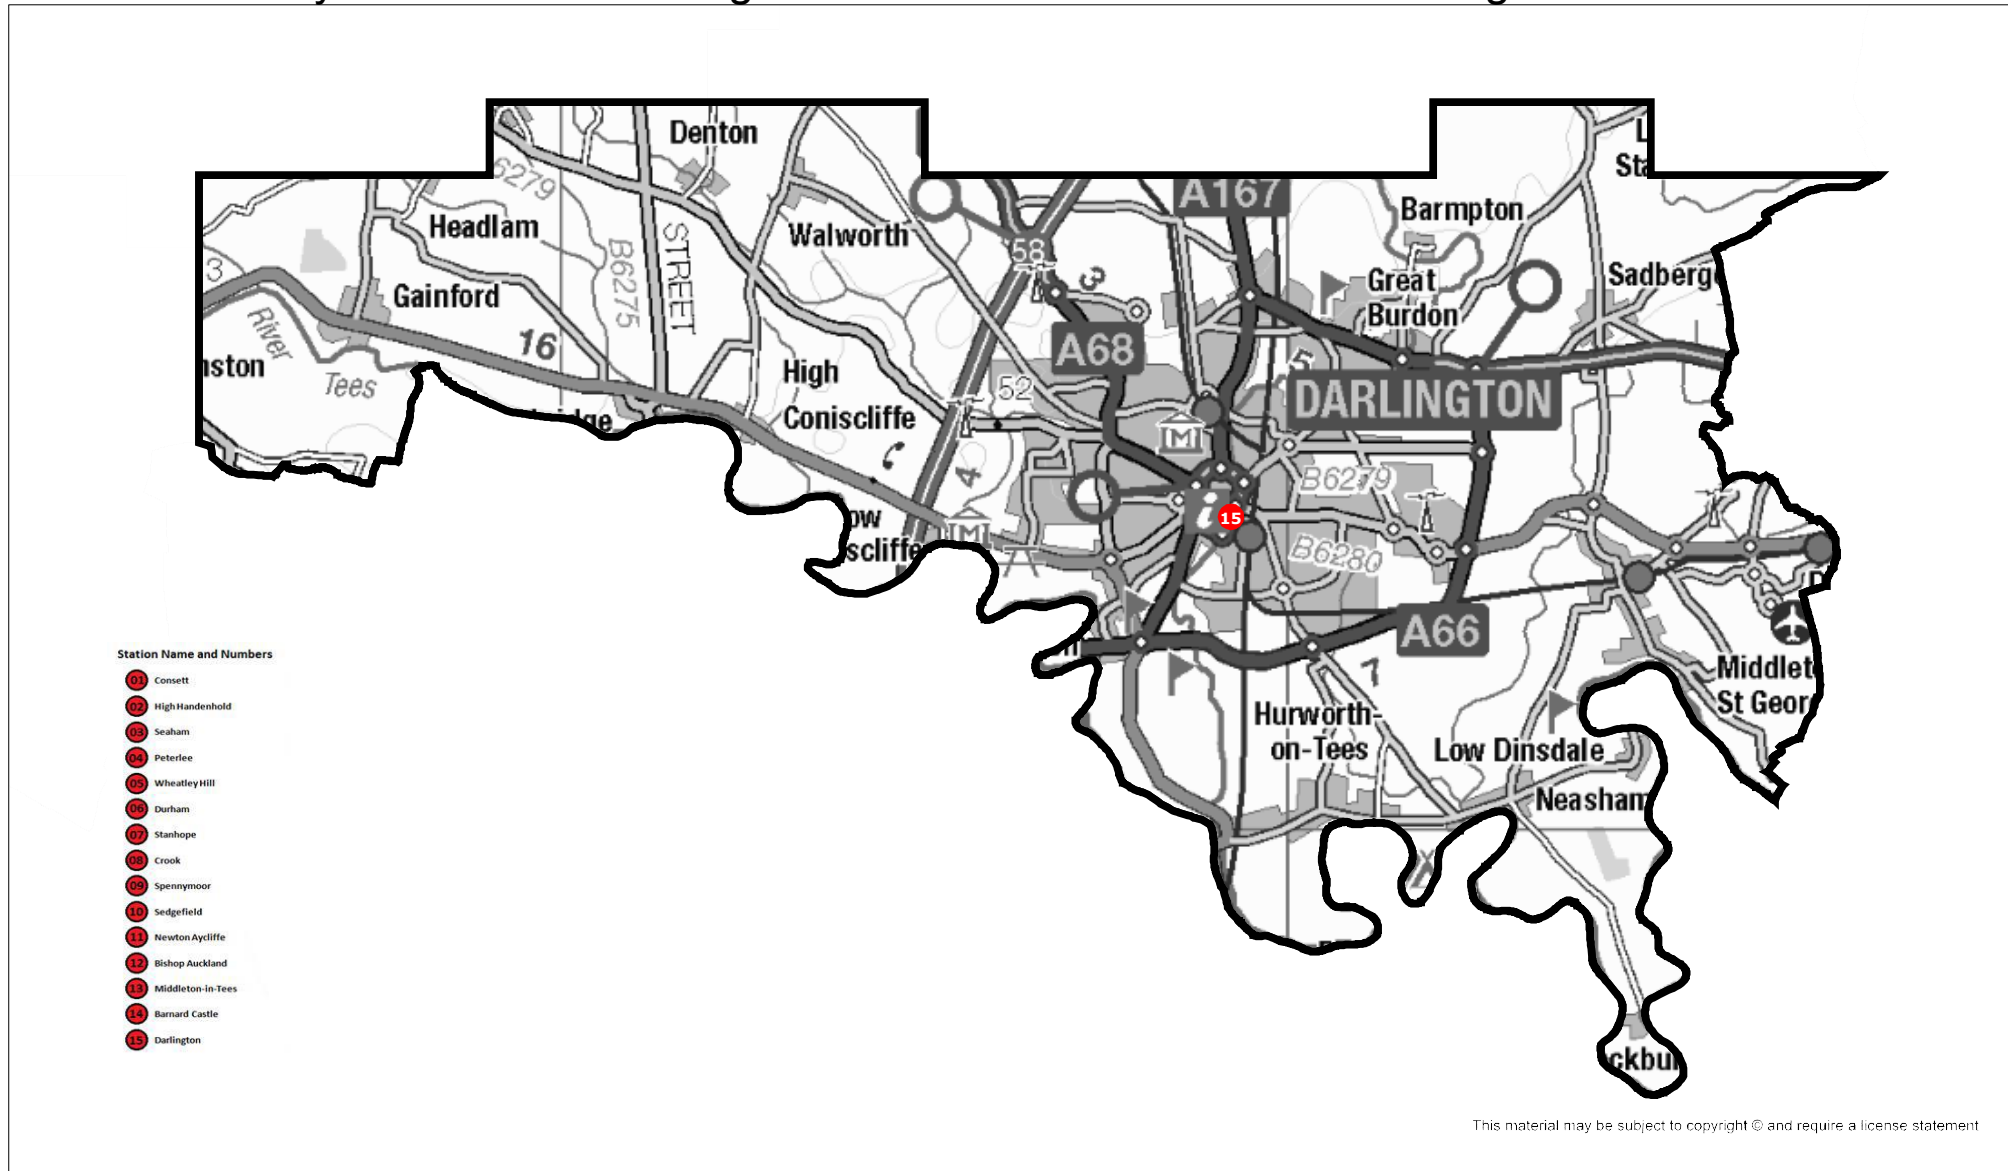

County Durham and Darlington Fire and Rescue Service - Darlington Station Area

1. Station Name and Numbers
2. 01 Consett
   - 02 High Handenhold
   - 03 Seaham
   - 04 Peterlee
   - 05 Wheatley Hill
   - 06 Durham
   - 07 Stanhope
   - 08 Crook
   - 09 Spennymoor
   - 10 Sedgfield
   - 11 Newton Aycliffe
   - 12 Bishop Auckland
   - 13 Middleton-in-Tees
   - 14 Barnard Castle
   - 15 Darlington

This material may be subject to copyright © and require a license statement

Operator:	JA Gallon
Department:	Information Services
Drawing No:	Darlington Station
Date: 07/07/2015	Scale: 1:73639