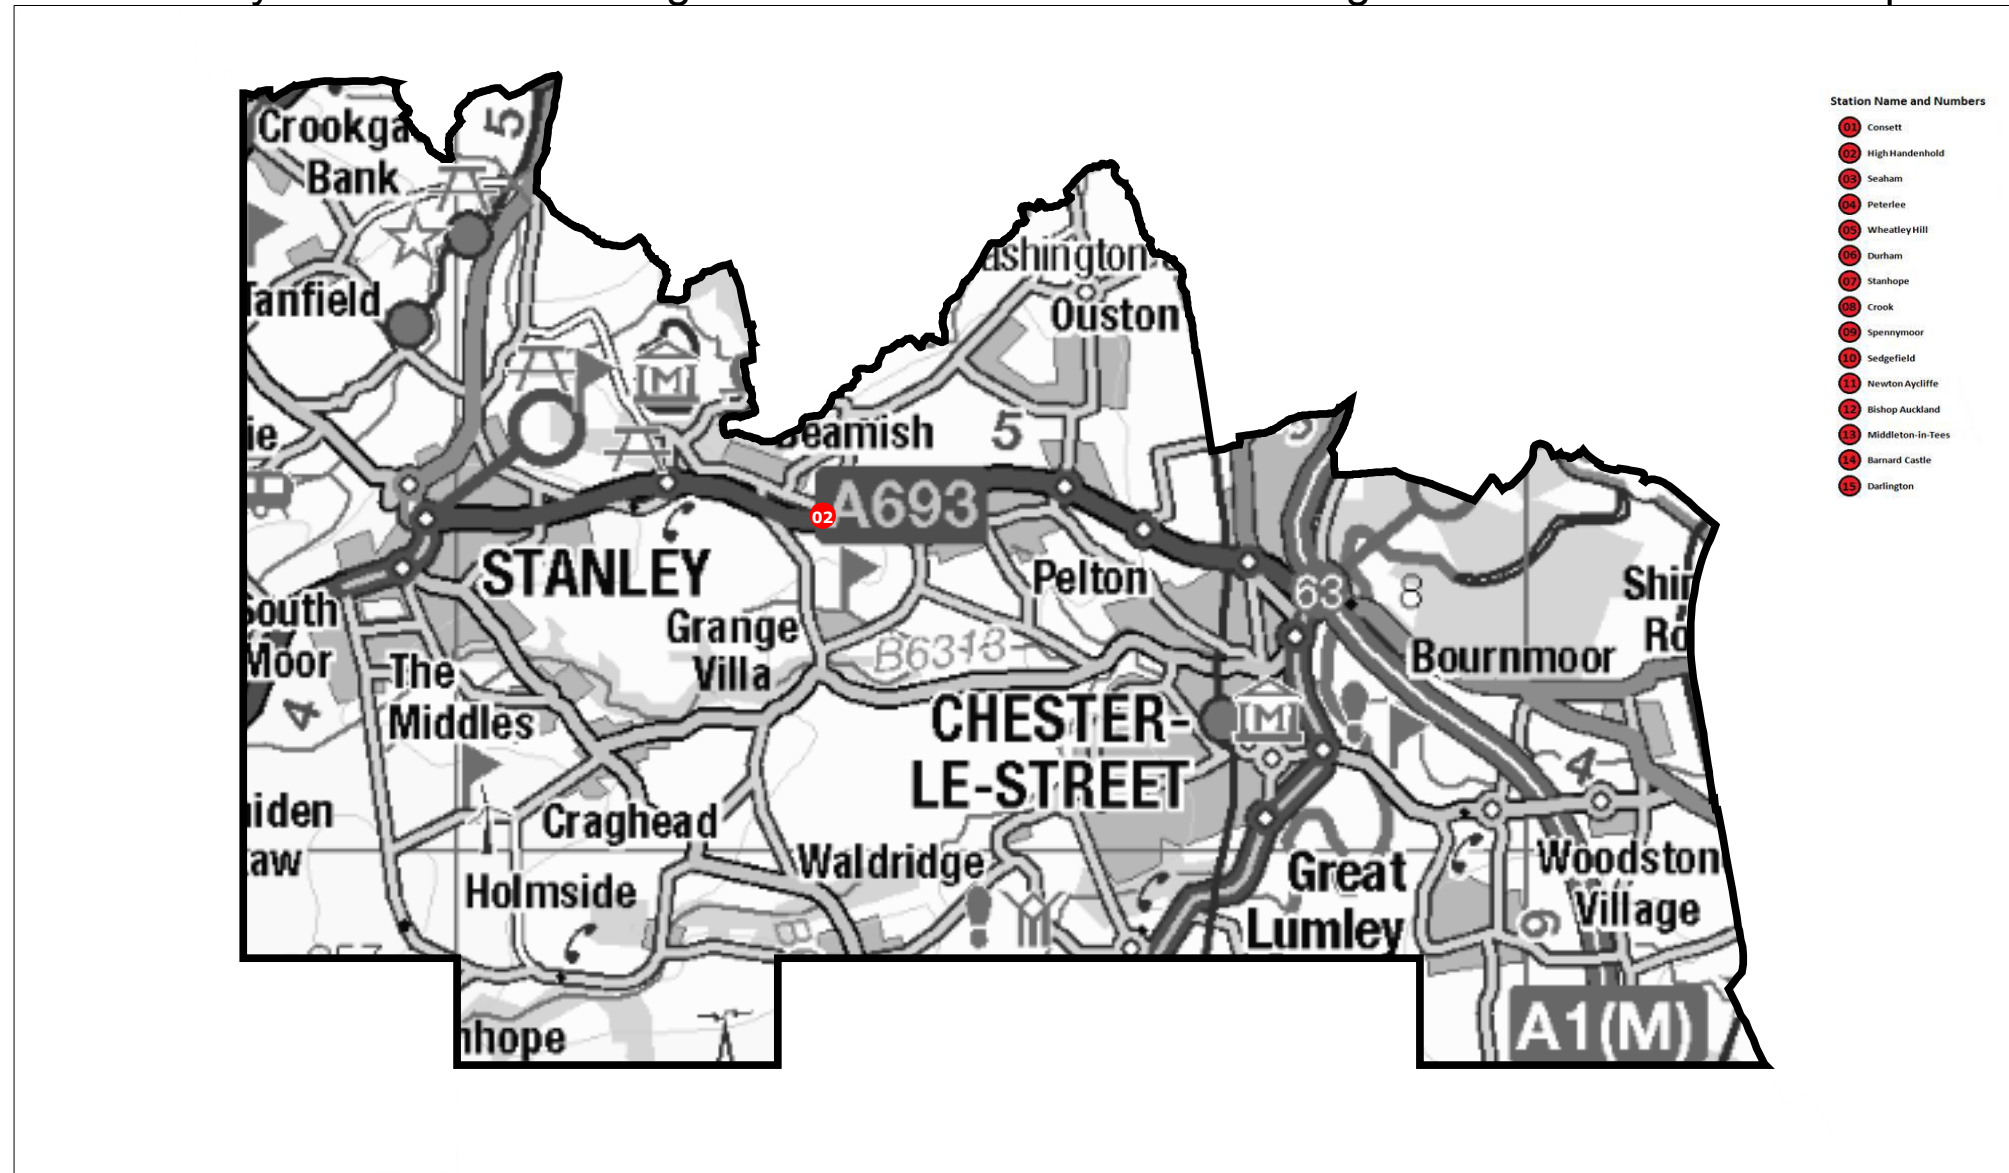

County Durham and Darlington Fire and Rescue Service - High Handenhold Station Map

1. **Station Name and Numbers**
2. 01 Consett
   - 02 High Handenhold
   - 03 Seaham
   - 04 Peterlee
   - 05 Wheatley Hill
   - 06 Durham
   - 07 Stanhope
   - 08 Crook
   - 09 Spennymoor
   - 10 Sedgfield
   - 11 Newton Aycliffe
   - 12 Bishop Auckland
   - 13 Middleton-in-Tees
   - 14 Barnard Castle
   - 15 Darlington

Operator:	JA Gallon
Department:	Information Services
Drawing No:	HH1
Date: 07/07/2015	Scale: 1:49999