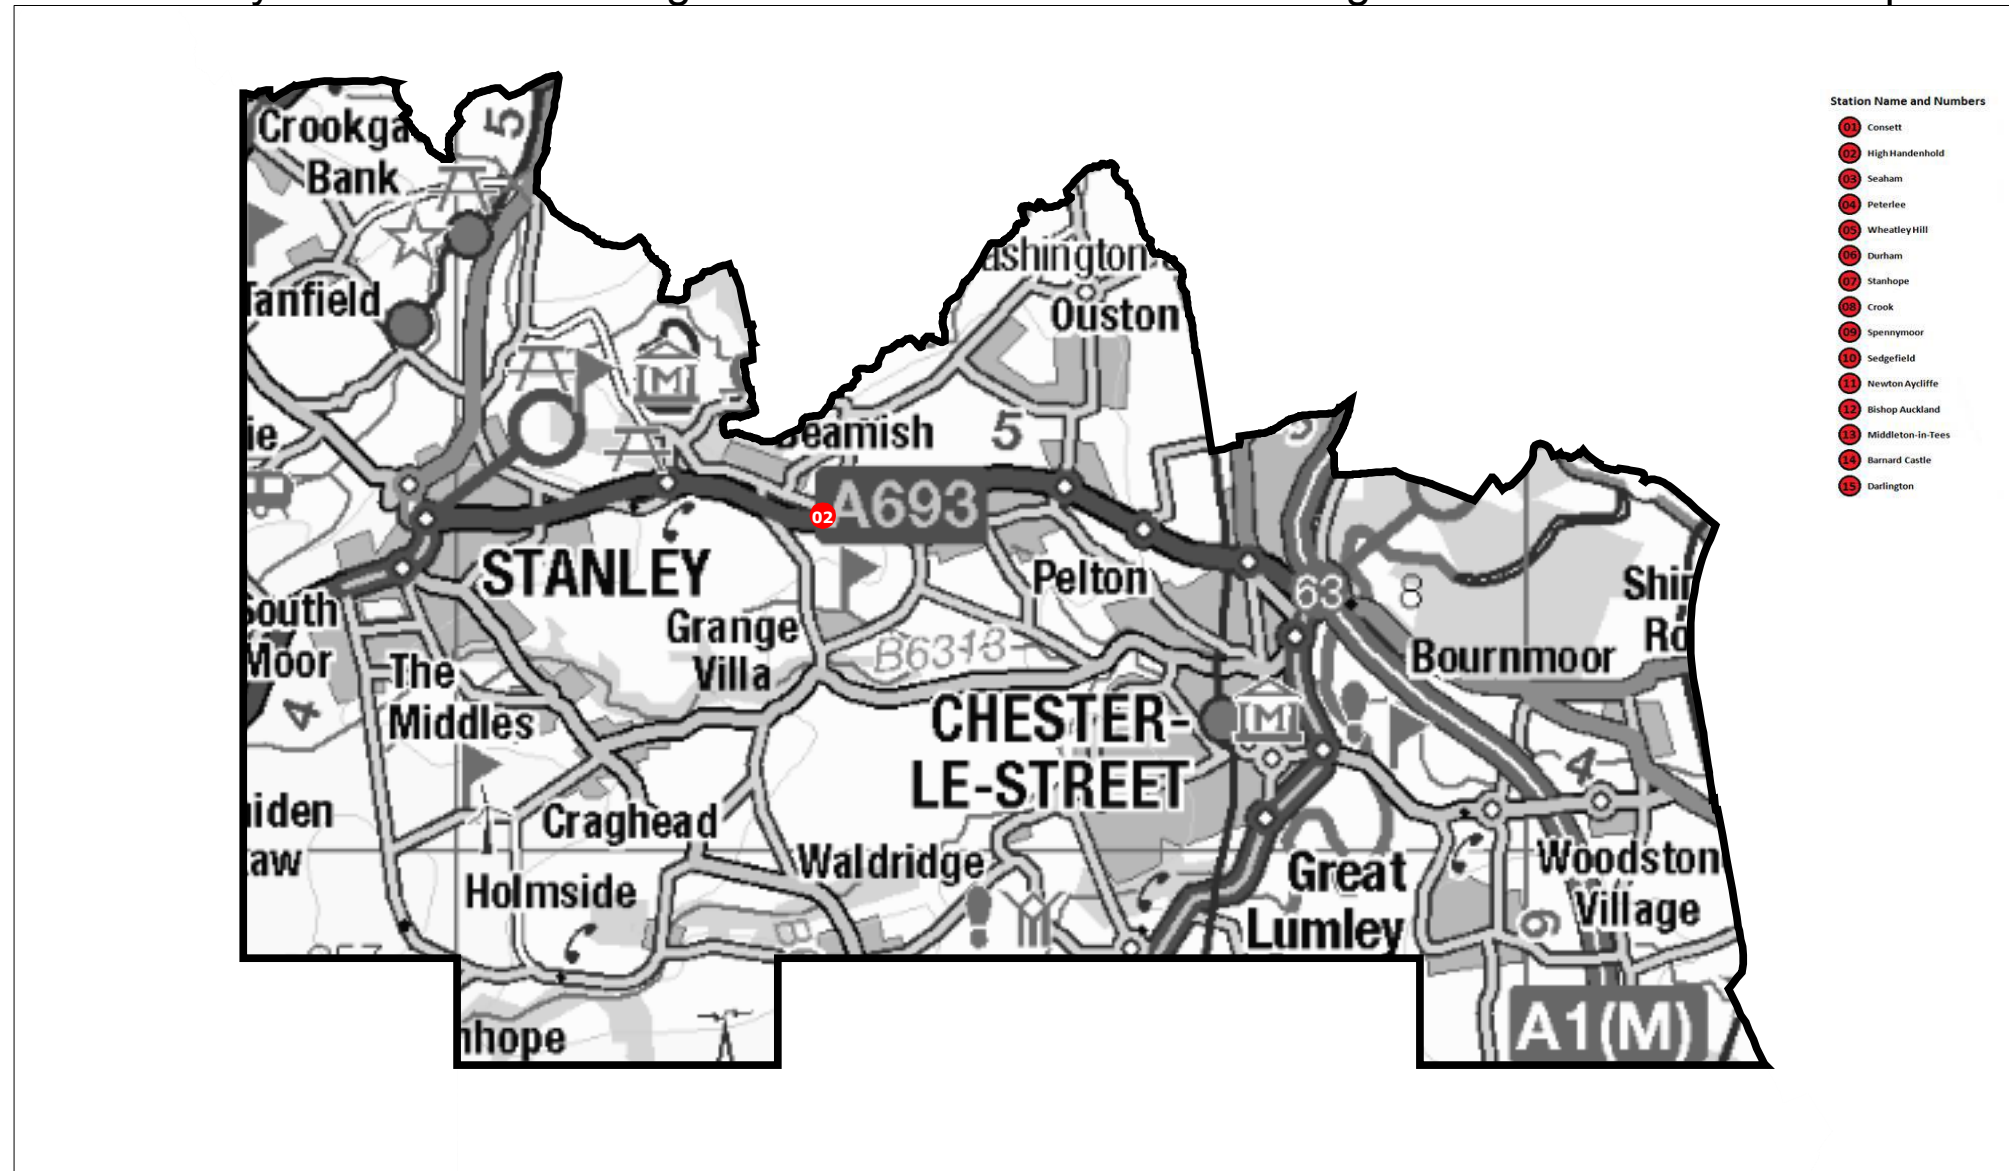

County Durham and Darlington Fire and Rescue Service - High Handenhold Station Map

1. **Station Name and Numbers**
2. 01 Consett
   - 02 High Handenhold
   - 03 Seaham
   - 04 Peterlee
   - 05 Wheatley Hill
   - 06 Durham
   - 07 Stanhope
   - 08 Crook
   - 09 Spennymoor
   - 10 Sedgfield
   - 11 Newton Aycliffe
   - 12 Bishop Auckland
   - 13 Middleton-in-Tees
   - 14 Barnard Castle
   - 15 Darlington

Operator:	JA Gallon
Department:	Information Services
Drawing No:	HH1
Date: 07/07/2015	Scale: 1:49999