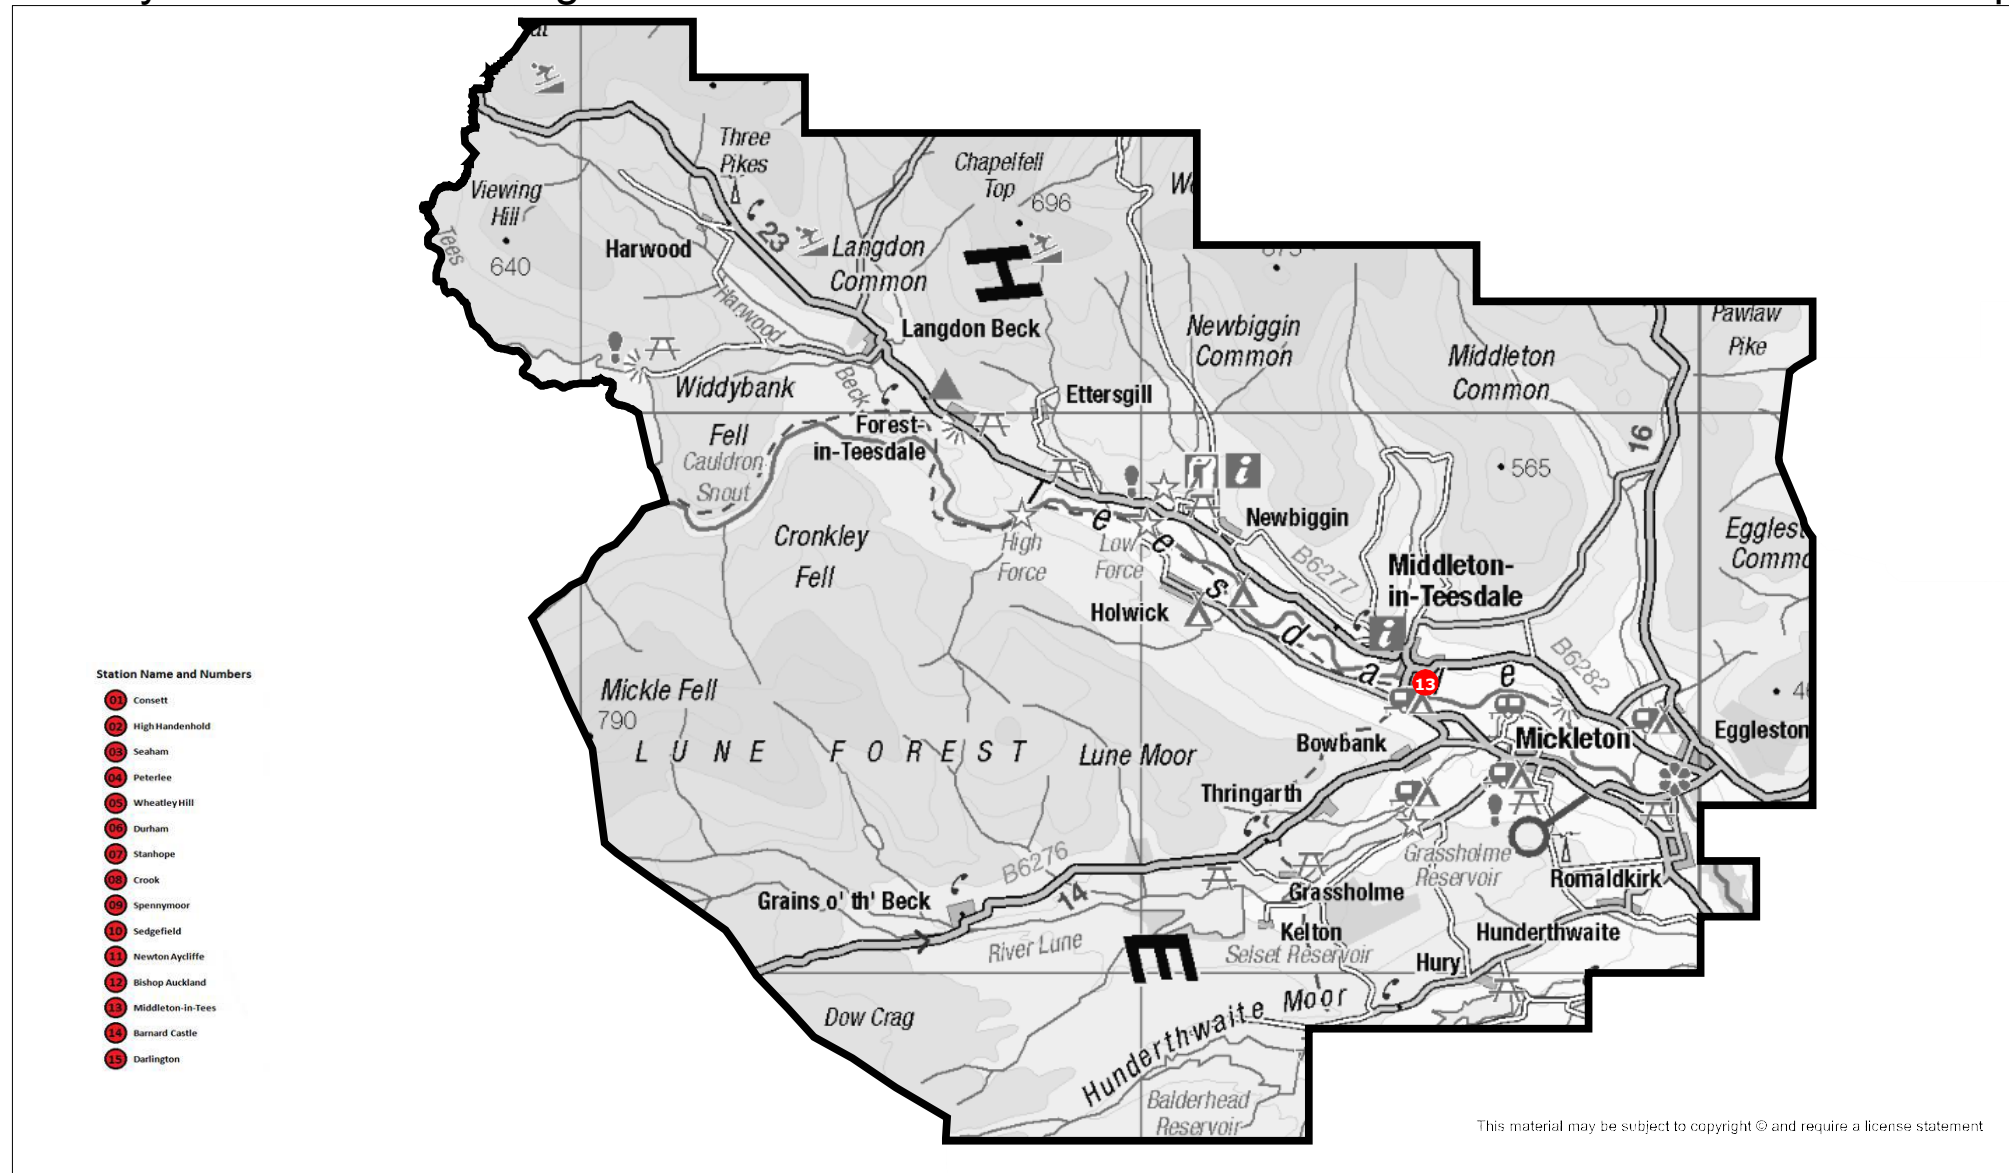

County Durham and Darlington Fire and Rescue Service - Middleton -in-Teesdale Station Area Map

Operator:	JA Gallon
Department:	Information Services
Drawing No:	Middleton
Date: 07/07/2015	Scale: 1:95509