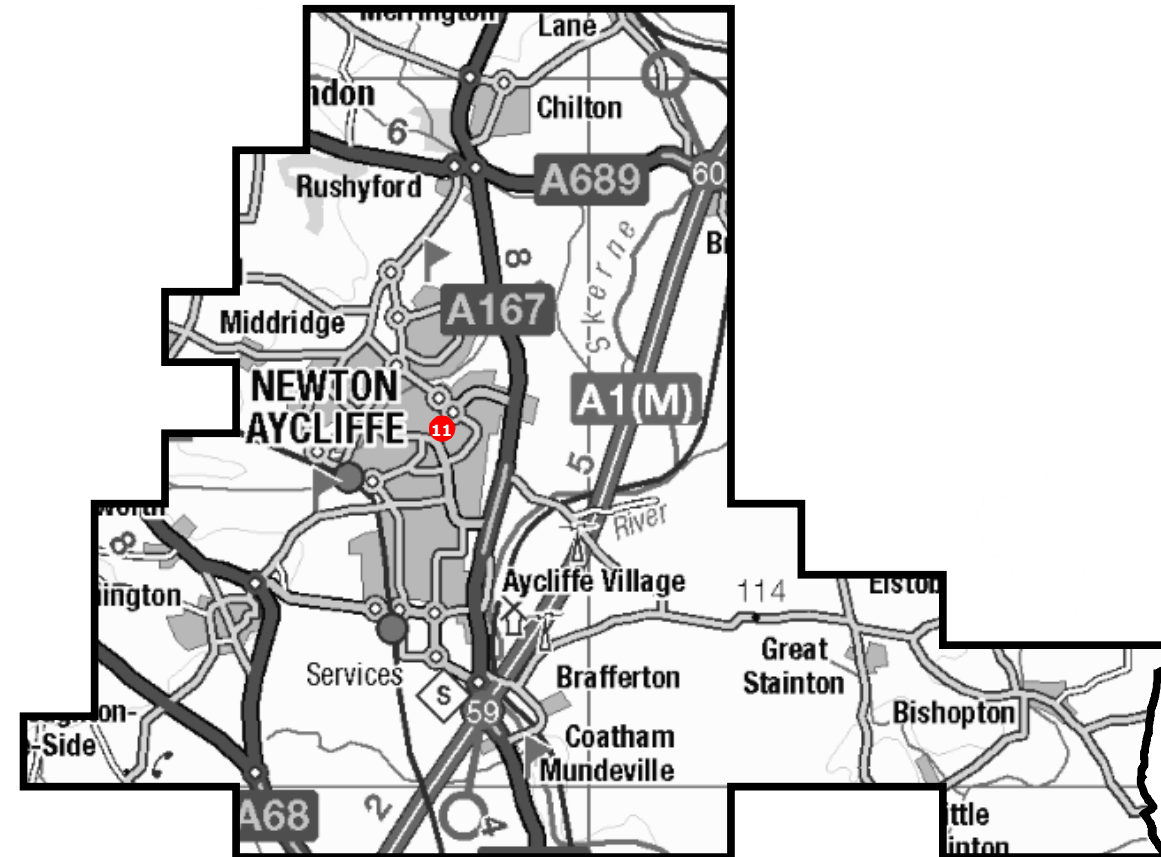

County Durham and Darlington Fire and Rescue Service - Newton Aycliffe Station Area Map

Station Name and Numbers

- 01 Consett
- 02 High Handehold
- 03 Seaham
- 04 Peterlee
- 05 Wheatley Hill
- 06 Durham
- 07 Stanhope
- 08 Crook
- 09 Spennymoor
- 10 Sedgfield
- 11 Newton Aycliffe
- 12 Bishop Auckland
- 13 Middleton-in-Tees
- 14 Barnard Castle
- 15 Darlington

County Durham and Darlington
Fire and Rescue Service

Licence Number: 100032509

Operator:	JA Gallon
Department:	Information Services
Drawing No:	Newton Aycliffe
Date: 07/07/2015	Scale: 1:75577