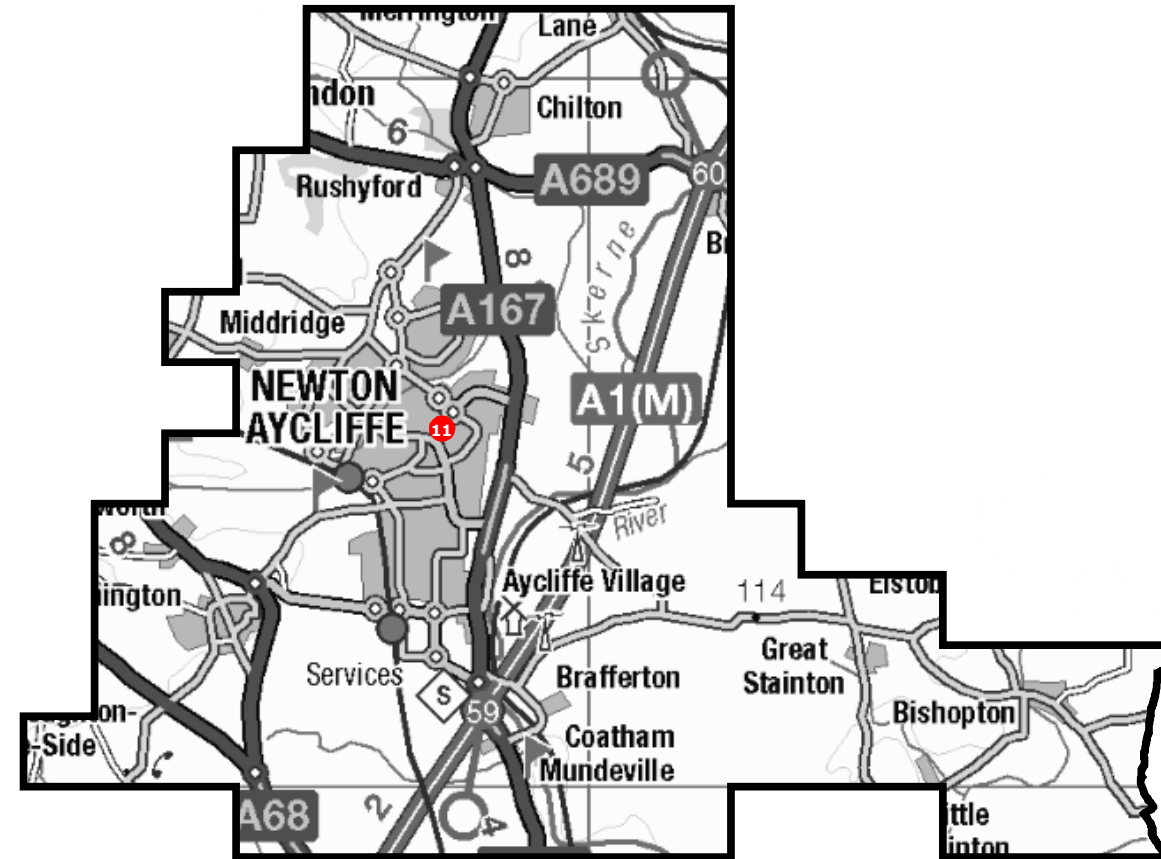

County Durham and Darlington Fire and Rescue Service - Newton Aycliffe Station Area Map

Station Name and Numbers

- 01 Consett
- 02 High Handehold
- 03 Seaham
- 04 Peterlee
- 05 Wheatley Hill
- 06 Durham
- 07 Stanhope
- 08 Crook
- 09 Spennymoor
- 10 Sedgfield
- 11 Newton Aycliffe
- 12 Bishop Auckland
- 13 Middleton-in-Tees
- 14 Barnard Castle
- 15 Darlington

County Durham and Darlington
Fire and Rescue Service

Licence Number: 100032509

Operator:	JA Gallon
Department:	Information Services
Drawing No:	Newton Aycliffe
Date: 07/07/2015	Scale: 1:75577