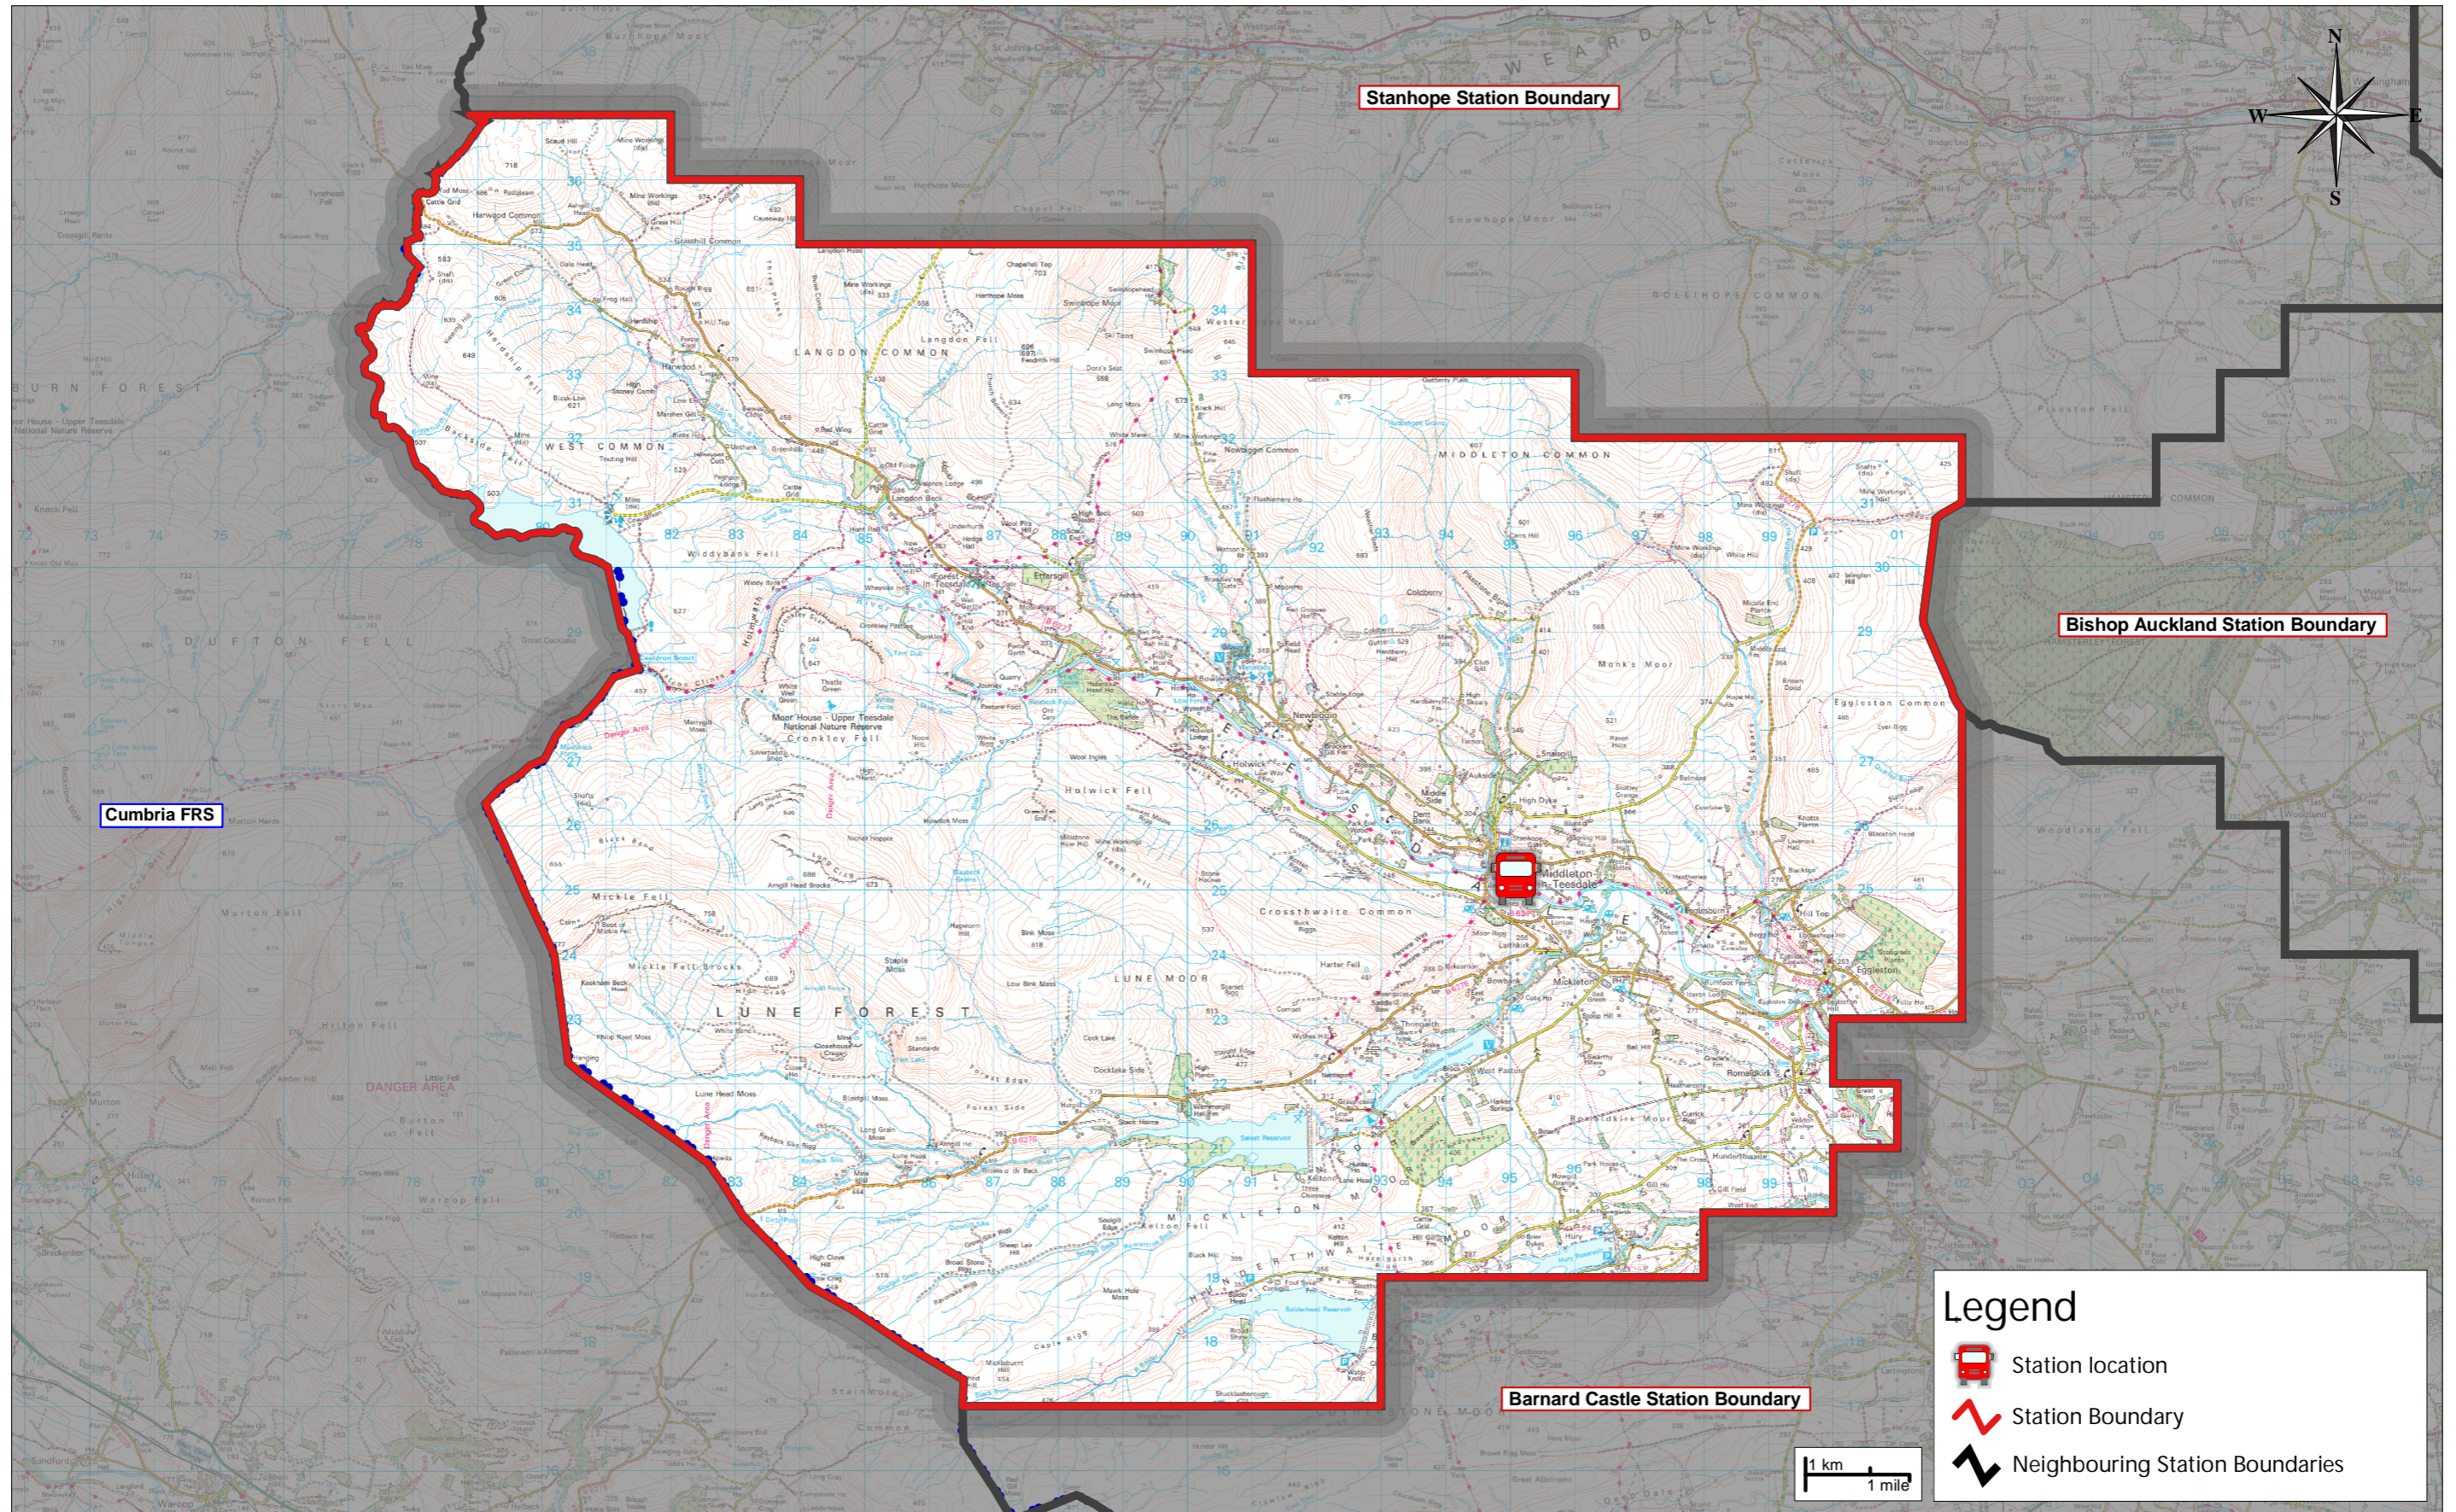

County Durham and Darlington Fire Rescue Service - Middleton-in-Tees

Legend

-  Station location
-  Station Boundary
-  Neighbouring Station Boundaries

Author: Daniel Hardwick
 Department: Information Services
 Drawing No: N/A
 Date: 24/01/2019
 Scale: 1:100000

© Crown copyright and database rights [2019]
 Ordnance Survey [100032509]

County Durham and Darlington
Fire and Rescue Service